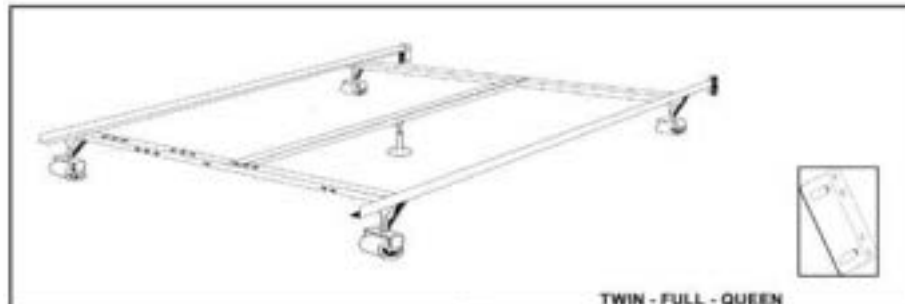

BEDFRAME W851

MODEL # 851

SIZE	36" - 39" - 48" - 54" - 60"
ASSEMBLY SYSTEM	Interlock
SIDE RAIL	1 1/4" X 1 1/4" X 67 7/8"
CROSS RAIL	1 1/4" X 1 1/4" X 31 5/8"
CENTER SUPPORT	1 1/4" X 1 1/4" X 55 1/4"
FLANGE	# 500
FLANGE POSITION	Towards the bottom
FROM THE FLOOR	5 1/4" from the floor - 2 1/2" c.c.
LEGS	4 Re-enforced leg + 1 regular
LEG SUPPORT	None
CASTER / GLIDE	4 Regular casters + 1 plastic glide
SPECIFICATION	1 Center support with one leg
SIZE OF BOX	71" X 6 1/2" X 2 1/8"
WEIGHT	27

BAG OF HARDWARE 500

2 Angle protector 1 1/4"	4 sockets
2 washers	2 Nuts 1/4"
	2 Bolts 1/2 x 2 1/4"

#2454*