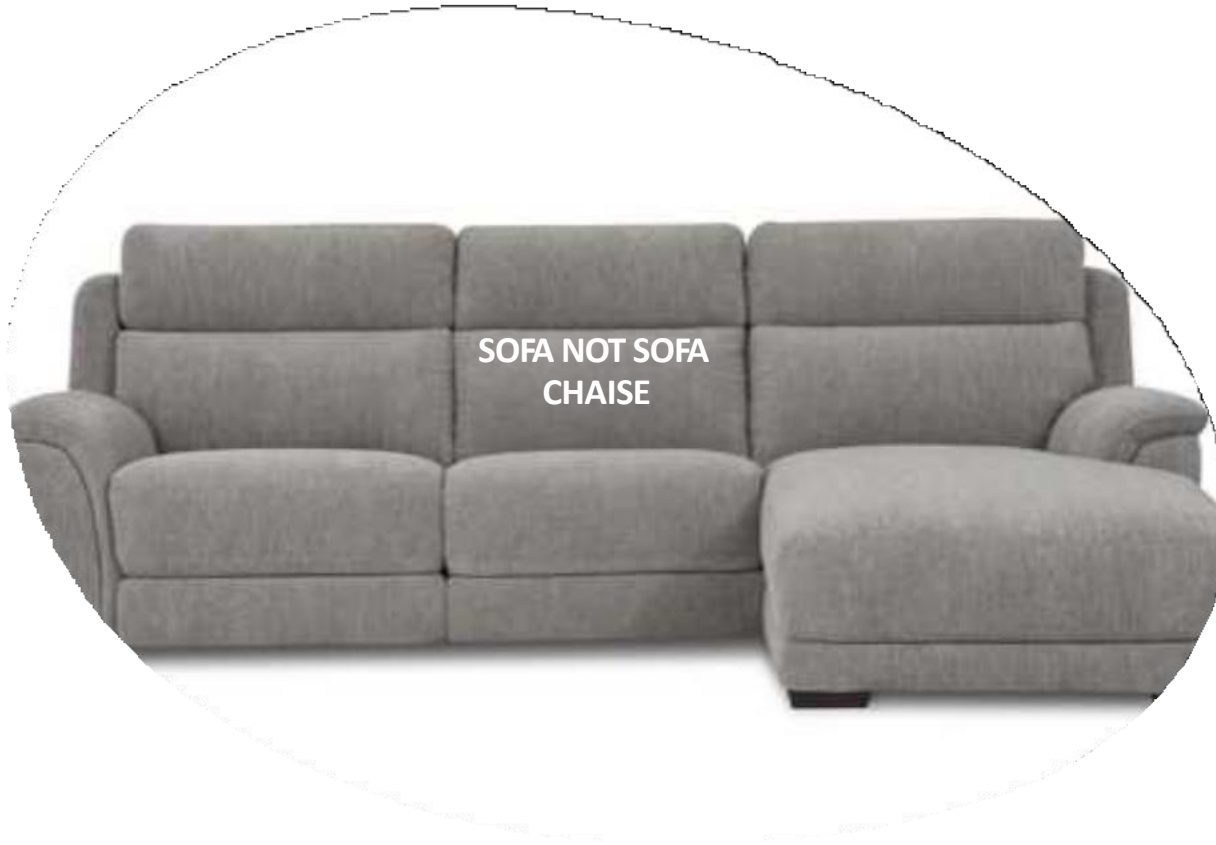

Expo KM-172804 Sofa Chaise

Sofa chaise

Removable ottoman

Can be used either left or right

Color Grey

Size 79.5x56x32.5x16

2pc Set #24943

RS-12127
Fabric Sofa & Love
Chili frost
#242372