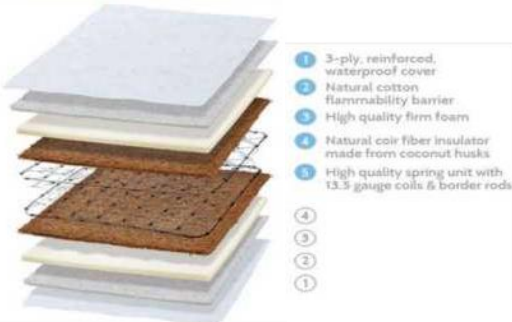

- Matt Square Corners
- Measures 5" Thick Foam Coil
- Fits Standard Size Crib Or Toddler Bed
- This Mattress Satisfies Federal Flammability Requirements
- No Chemical Flame Retardants
- Limited Lifetime Manufacturer's Warranty

#2455

It's what's on the
inside that counts!