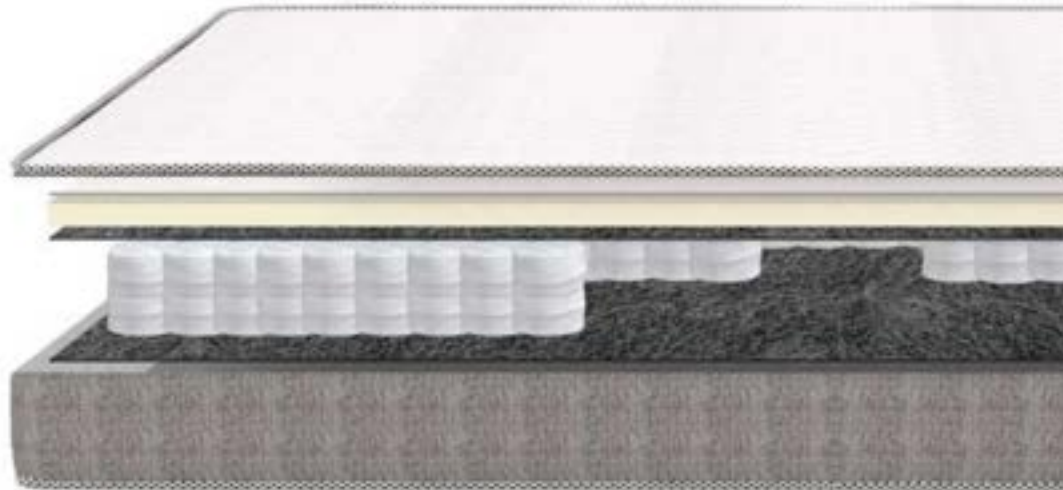

AVIVA

6" Pocket Coil Mattress

1. FR Rayon barrier fabric, intended to protect your mattress and reduce flammable hazard.
2. 0.5" PU foam
3. Grey hard felt - 450g
4. 5.5" Individually wrapped coils provided support and reduces motion transfer - 11 $\frac{1}{4}$ gauge
5. Grey hard felt - 450g

Dormire

Twin Matt #24941
Full Matt #24991
Queen Matt #24902
King Matt #24992

5 Years

WARRANTY