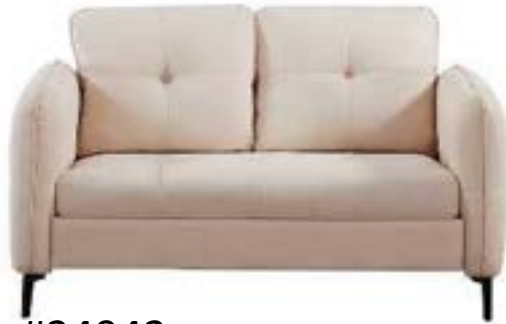

Pocket Coil Seating

Accent Leg

Color Option Black & Grey

Sofa & Loveseat #24938

Chair#24942

SO9225 Sofa Set RTA

#24962

#24962