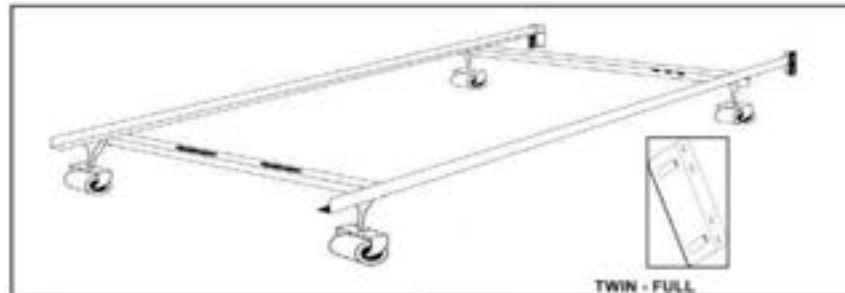

BEDFRAME 901

MODEL # 0W901

SIZE	39" - 54"
ASSEMBLY SYSTEM	Interlock
SIDE RAIL	1 1/4" X 1 1/4" X 67 7/8"
CROSS RAIL	1 1/4" X 1 1/4" X 29 1/4"
CENTER SUPPORT	
FLANGE	# 500
FLANGE POSITION	Towards the bottom
FROM THE FLOOR	5 1/4" from the floor - 2 1/2" c.c.
LEGS	4 Re-enforced legs
LEG SUPPORT	None
CASTER / GLIDE	4 Regular casters
SIZE OF BOX	71" X 6 1/2" X 2 1/8"
WEIGHT	23

BAG OF HARDWARE #W901

4 Sockets
2 Angle protector 1 1/4"

#2404*