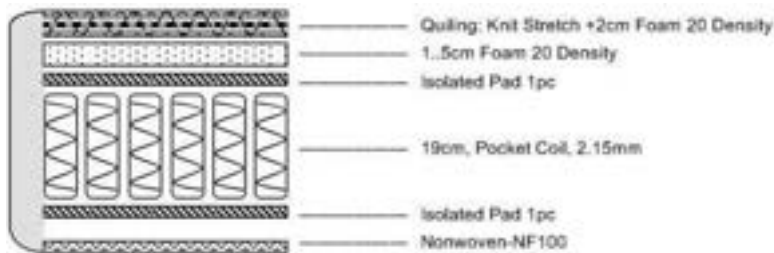

39" TWIN 24971

39" TWIN XL 24981

54" FULL 24932

60" QUEEN 24972

78" King 24943